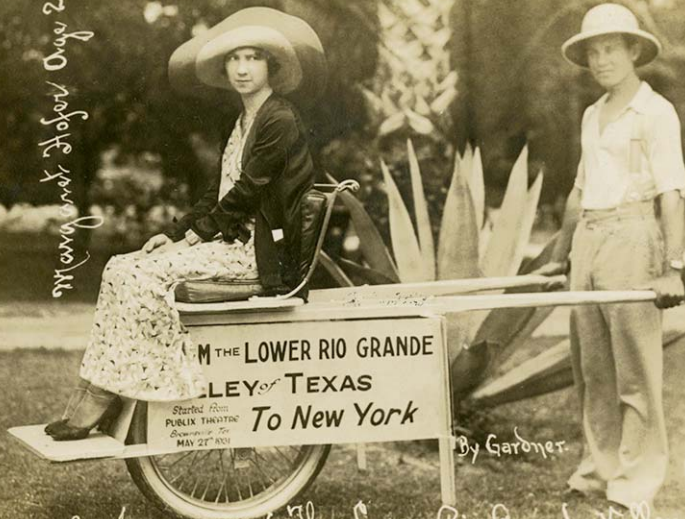

Margaret Hofer Aug 21.

Walter Hofer Aug 21.

FROM THE LOWER RIO GRANDE
VALLEY OF TEXAS
To New York
Started from
PUBLIC TRUSTEE
Beginning For
MAY 27 1901

By Gardner.

A Souvenir of the Lower Rio Grande Valley
of Texas to New York.